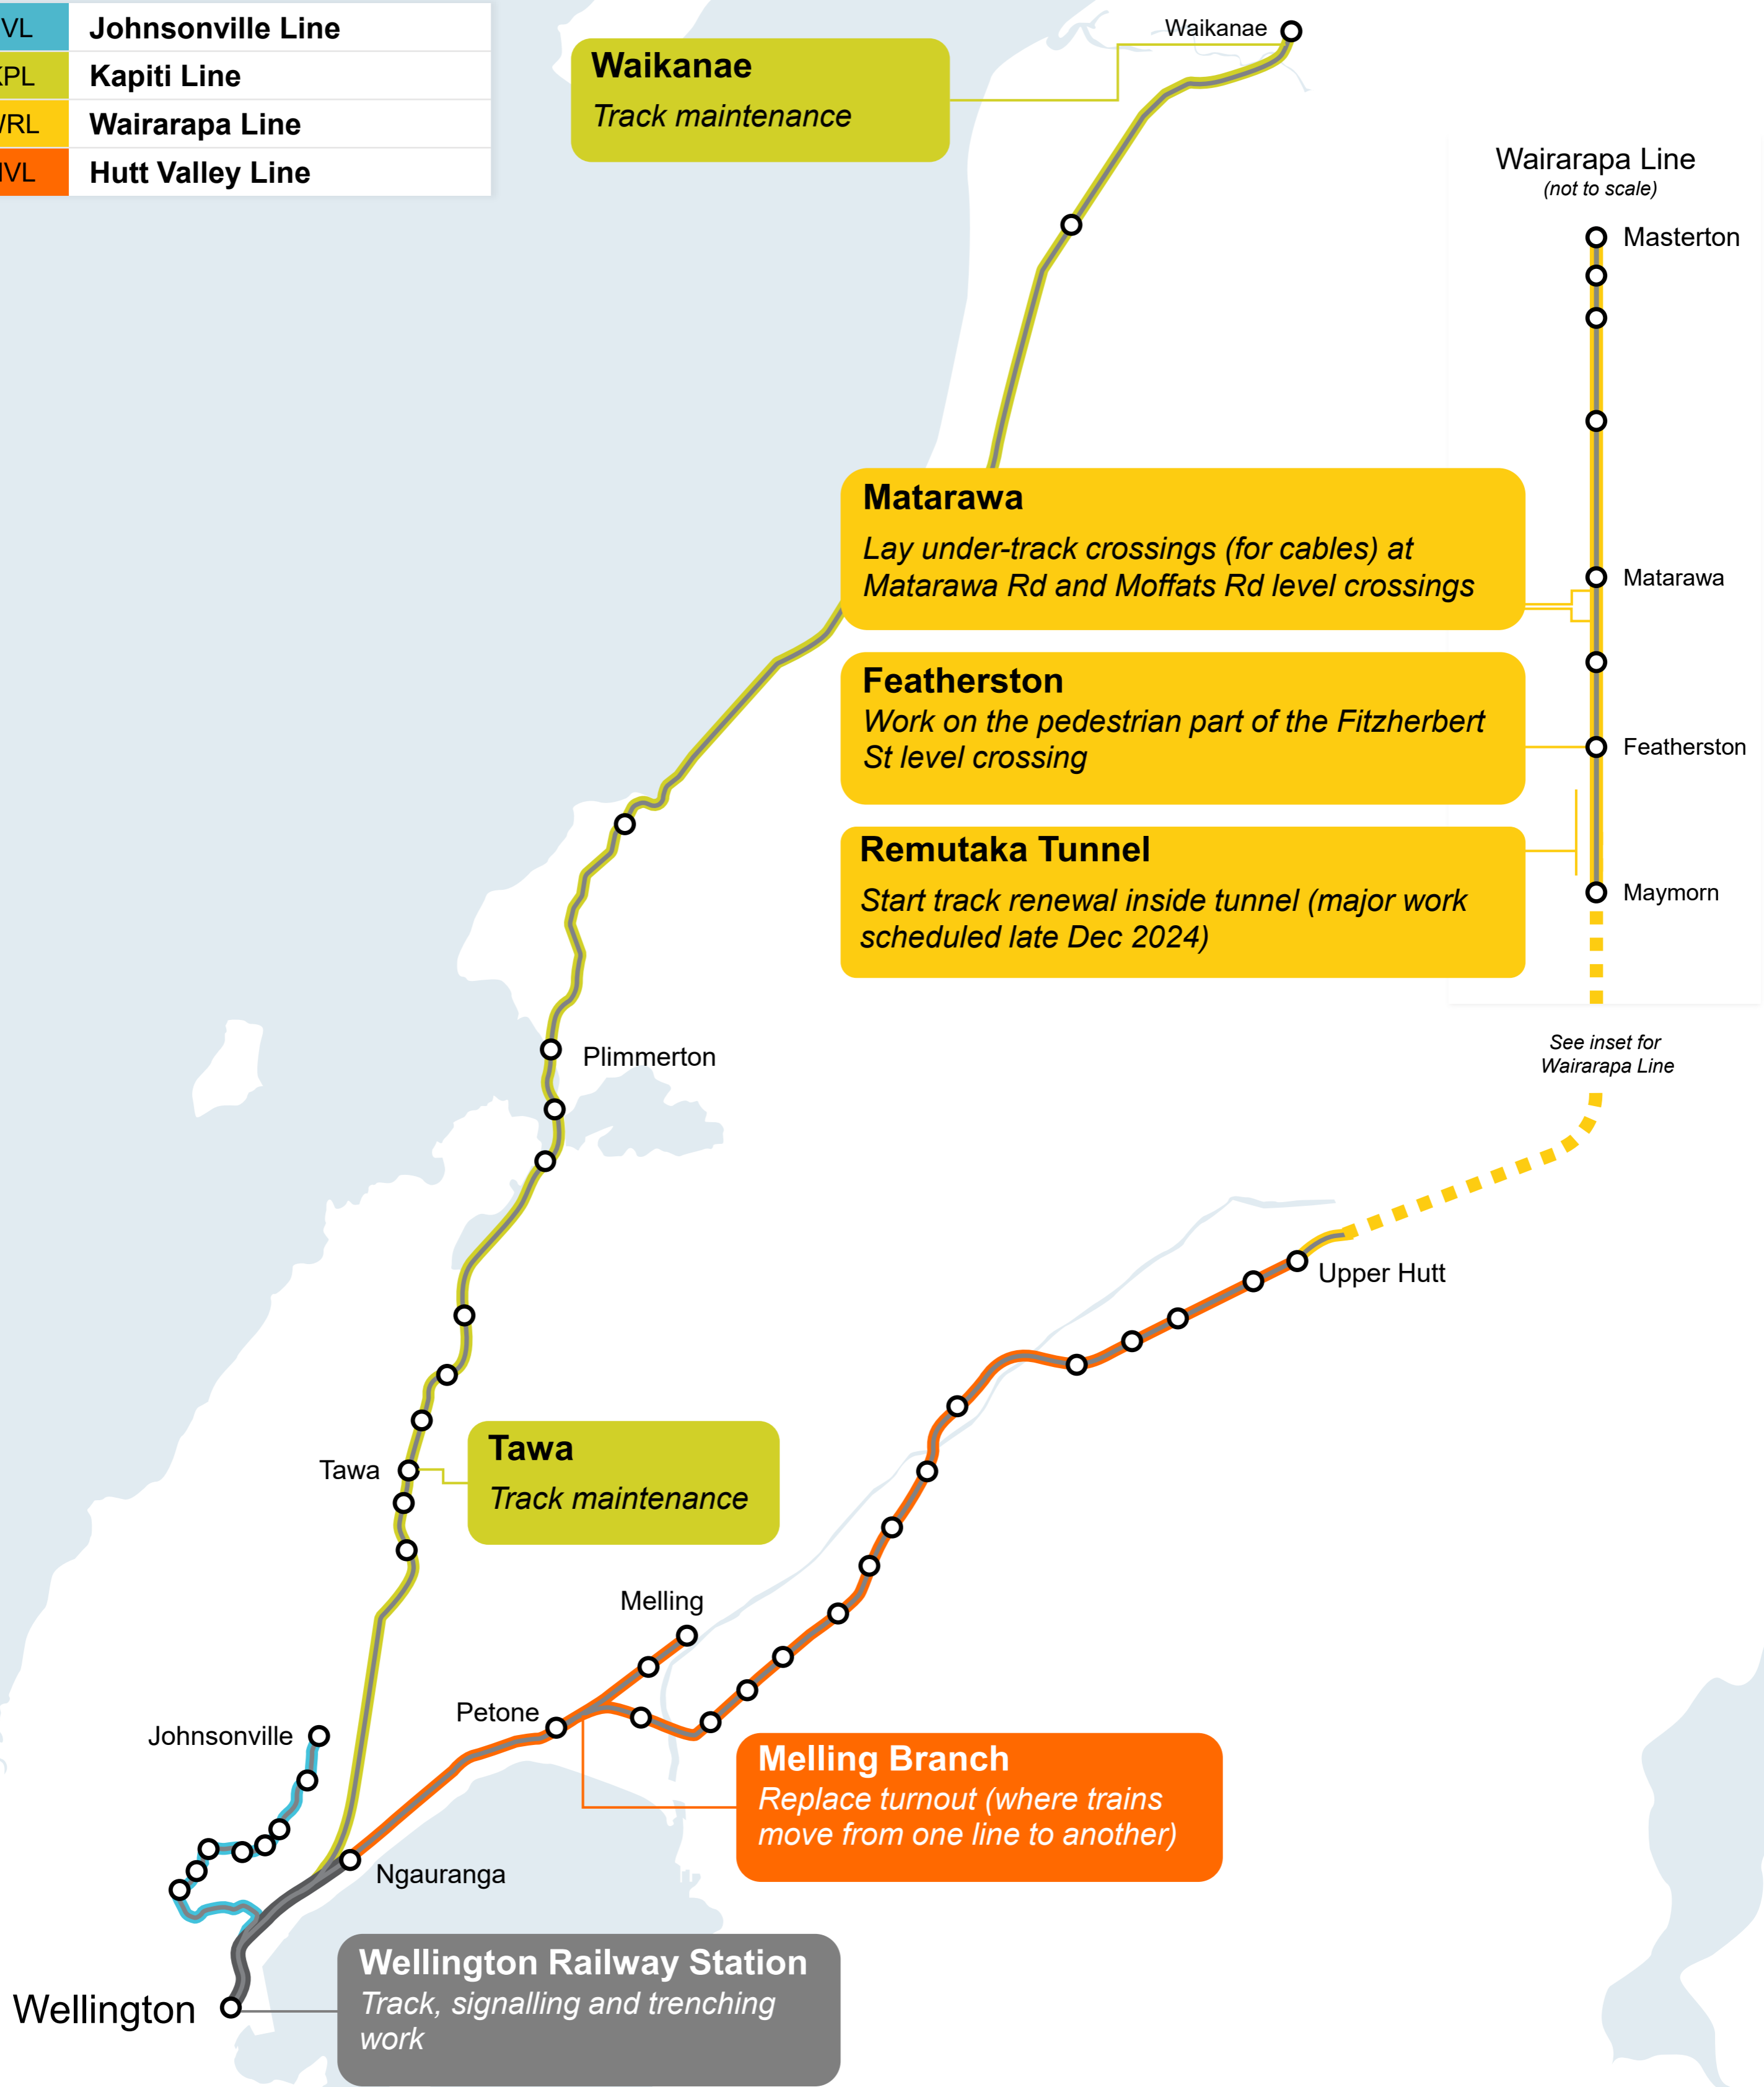

# KiwiRail Wellington works

## Easter 2024

JVL	Johnsonville Line
KPL	Kapiti Line
WRL	Wairarapa Line
HVL	Hutt Valley Line

If you have any queries or concerns, please contact our Community Engagement team on 0800 801 070 ext 43042 or by email at [contactus@kiwirail.co.nz](mailto:contactus@kiwirail.co.nz). For public transport information, visit WEB or call 000000000.